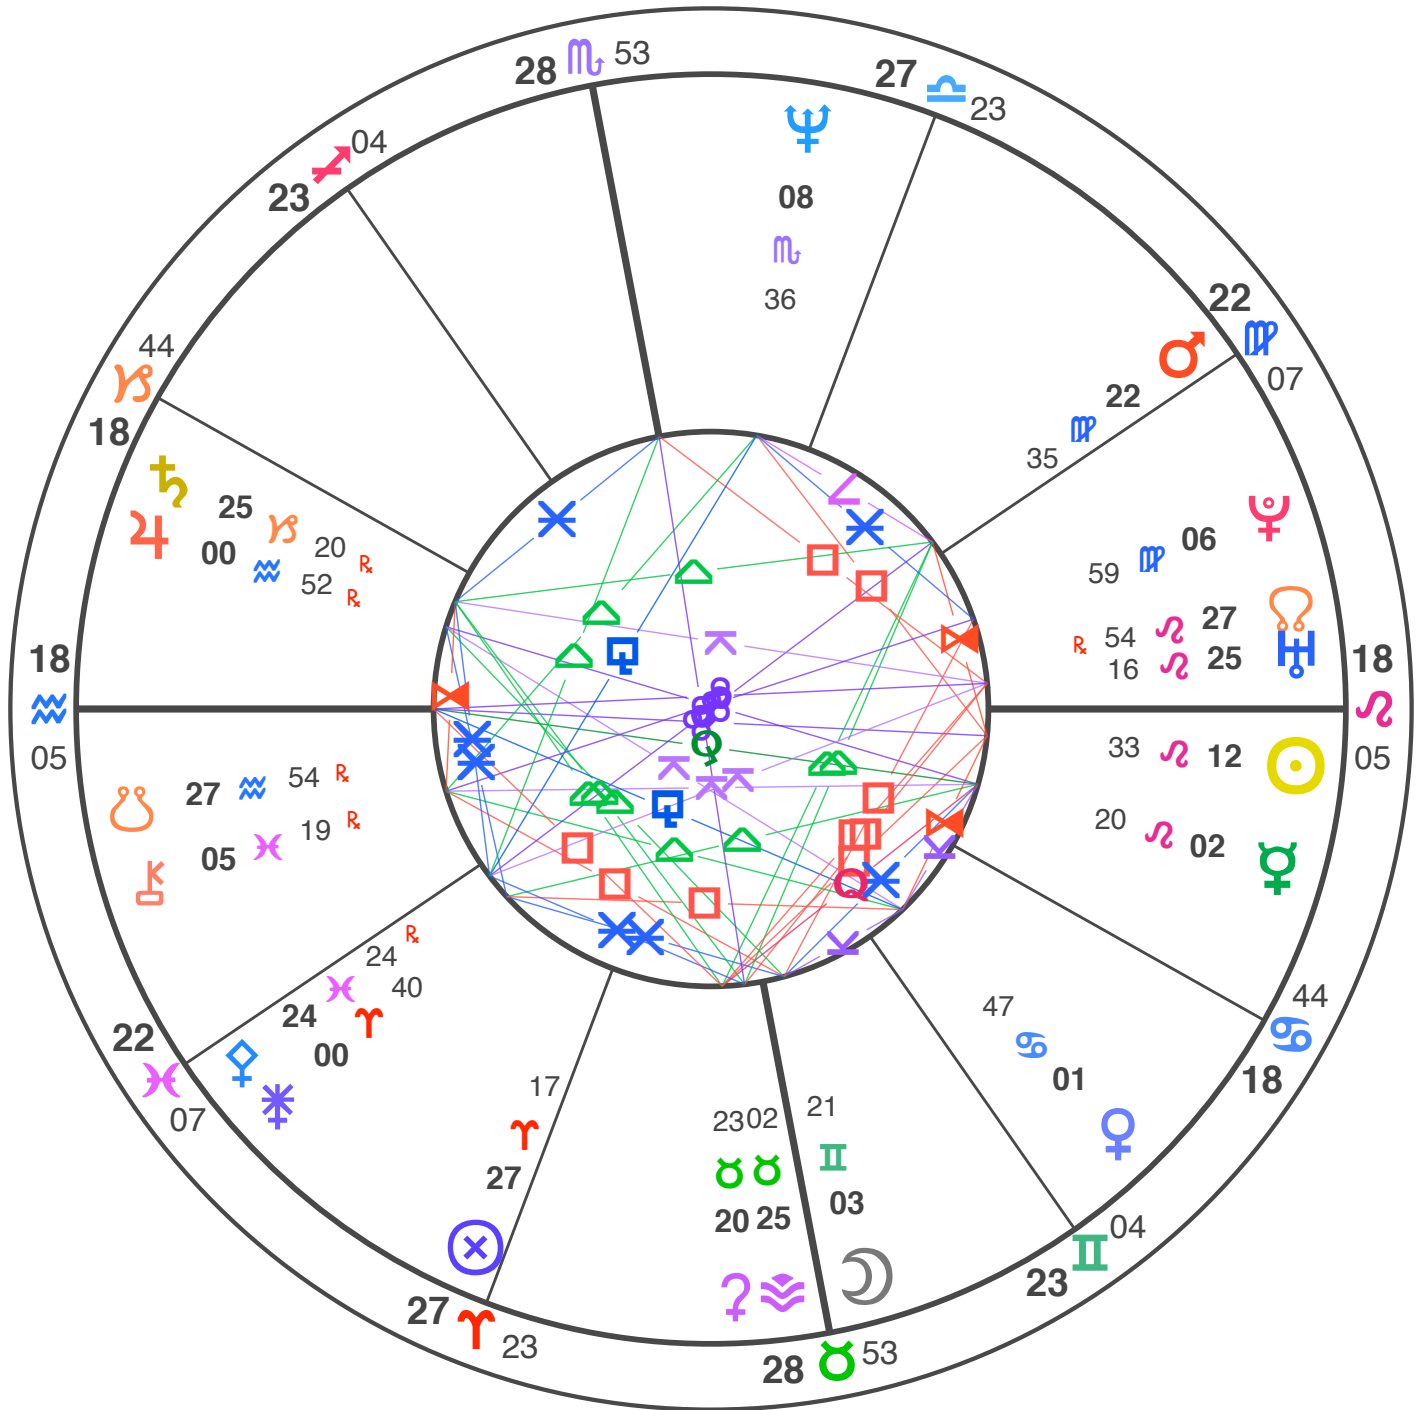

Barack Obama

Natal Chart

Friday, August 4, 1961

7:24:00 PM AHST

Honolulu, Hawaii

Tropical Koch Mean Node

Psychic Eye Book Shops

Chris Watkins