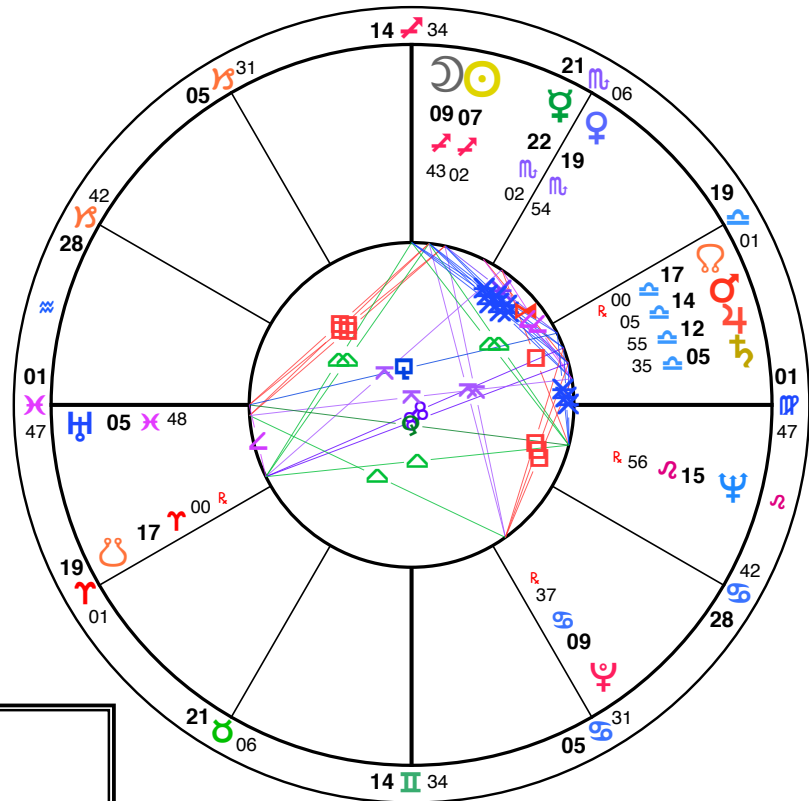

John F. Kennedy Marilyn Monroe

Relationship Chart
November 29, 1921
6:45:00 PM GMT
40N38 / 96W06
November 29, 1921
6:45:00 PM GMT
Tropical Placidus True Node

House Cusps

10th 14 ♈ 34 1st 01 ♋ 47
11th 05 ♉ 31 2nd 19 ♌ 01
12th 28 ♊ 42 3rd 21 ♍ 06

Personal Points

R.A.M.C. 253 15
Medium Coeli 14 ♈ 34 Co Ascendant 25 ♎ 13
Ascendant 01 ♋ 47 Polar Ascendant 16 ♏ 43
Vertex 17 ♏ 53 Equatorial Ascendant 11 ♋ 51

Long. Lat. Decl. R.A.

☉	07 ♈ 01 52	00 N00	21 S29	245 12
☾	09 ♈ 43	04 N04	17 S53	248 42
♀	22 ♌ 02	01 N16	17 S03	229 57
♁	19 ♌ 54	01 N10	16 S36	227 47
♂	14 ♍ 05	01 N20	04 S20	193 29
♃	12 ♍ 55	01 N11	04 S00	192 21
♄	05 ♍ 35	02 N12	00 S12	186 00
♅	05 ♋ 48	00 S46	10 S06	337 53
♆	15 ♎ 56 R	00 N06	16 N10	138 26
♇	09 ♏ 37 R	03 S14	19 N52	100 13
♈	09 ♏ 41 R	02 N01	05 N41	008 06
♁	01 ♎ 25	10 S04	09 S48	177 15
♂	20 ♊ 19	07 N40	14 S20	290 48
♃	15 ♋ 10	08 N51	02 N12	197 23
♄	12 ♌ 43 R	08 S49	07 N15	042 57
♅	01 ♋ 47	00 N00	10 S50	333 48
♆	14 ♈ 34	00 N00	22 S33	253 15
♇	True 17 ♎ 00 R	Mean 15 ♎ 23 R		

Planets by House

5 Life 4 Angular
1 Substance 2 Succedent
3 Relationships 4 Cadent
1 Endings

Planets by Sign

3 Fire 4 Cardinal
0 Earth 3 Fixed
3 Air 3 Mutable
4 Water